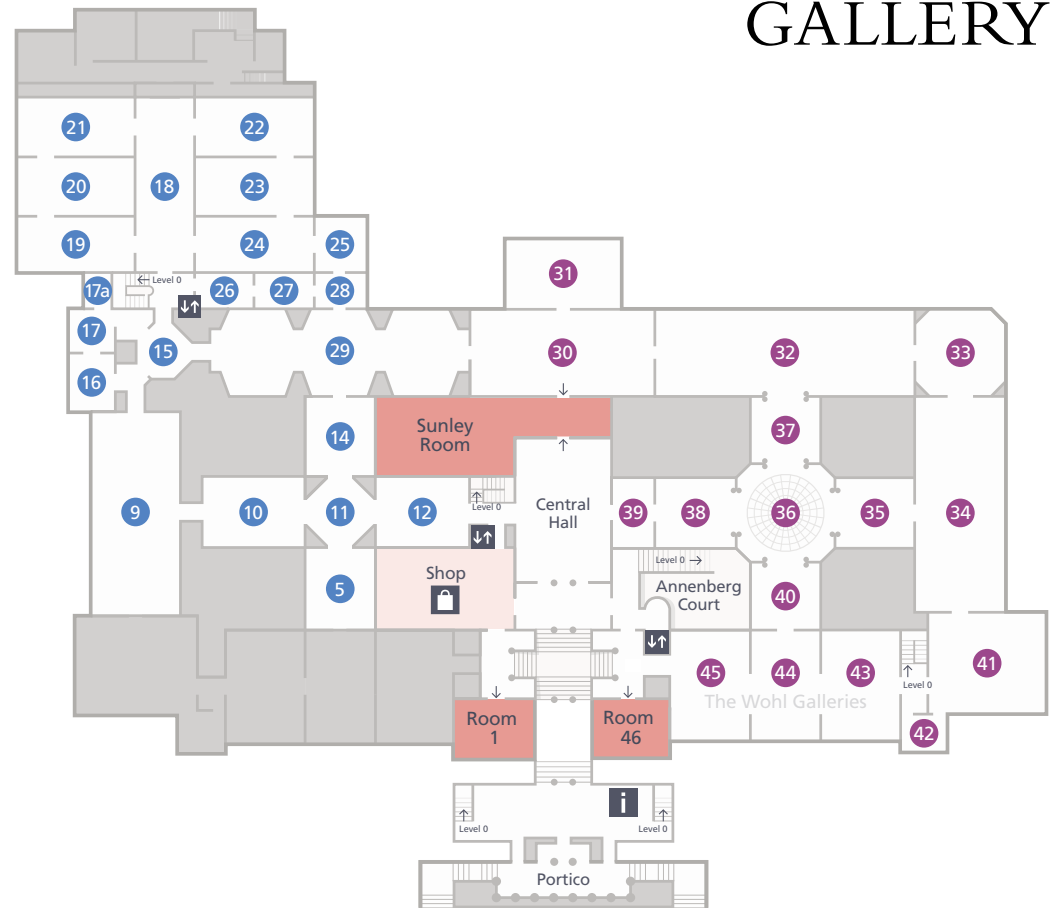

2

Main Floor Galleries

Lifts 

Shop 

Information & tickets 

0

Ground Floor Galleries

Annenberg Court

Ochre restaurant 

Muriel's Kitchen 

Espresso Bar 

Shop 

Cloakroom 

Toilets    

Key

 Information & Tickets

 Cloakroom

 Lifts

 Male Toilets

 Female Toilets

 Accessible Toilets

 Baby Change

 Accessible Entrance

 Shop

Rooms B–F

Perugino, Piero di Cosimo, Piero della Francesca,
Sassetta, Uccello